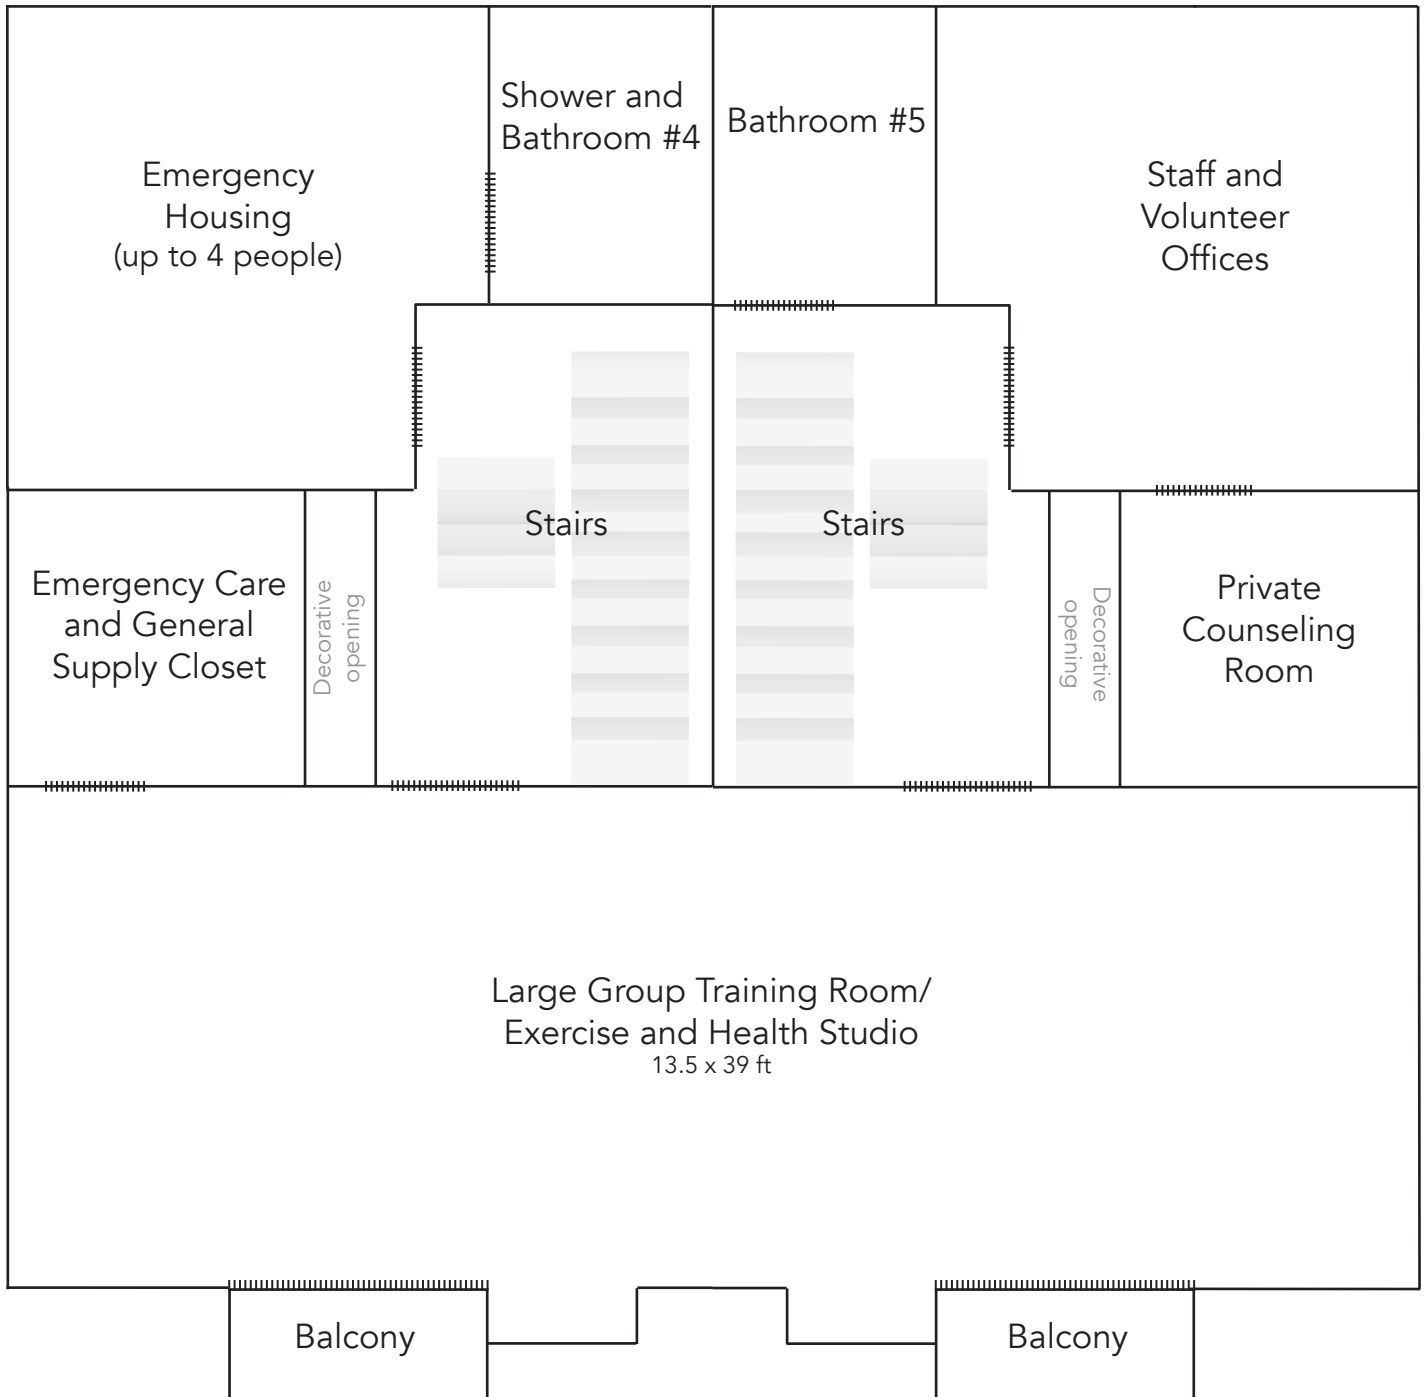

Community Road

**Future Employment Education Center  
Level 1**

1,710 sq ft (159 sq m)

Total building: 4,574 (425 sq m)

**Future Employment Education Center  
Level 2  
1,432 sq ft (133 sqm)**

**Future Employment Education Center  
Level 3  
1,432 sq ft (133 sqm)**