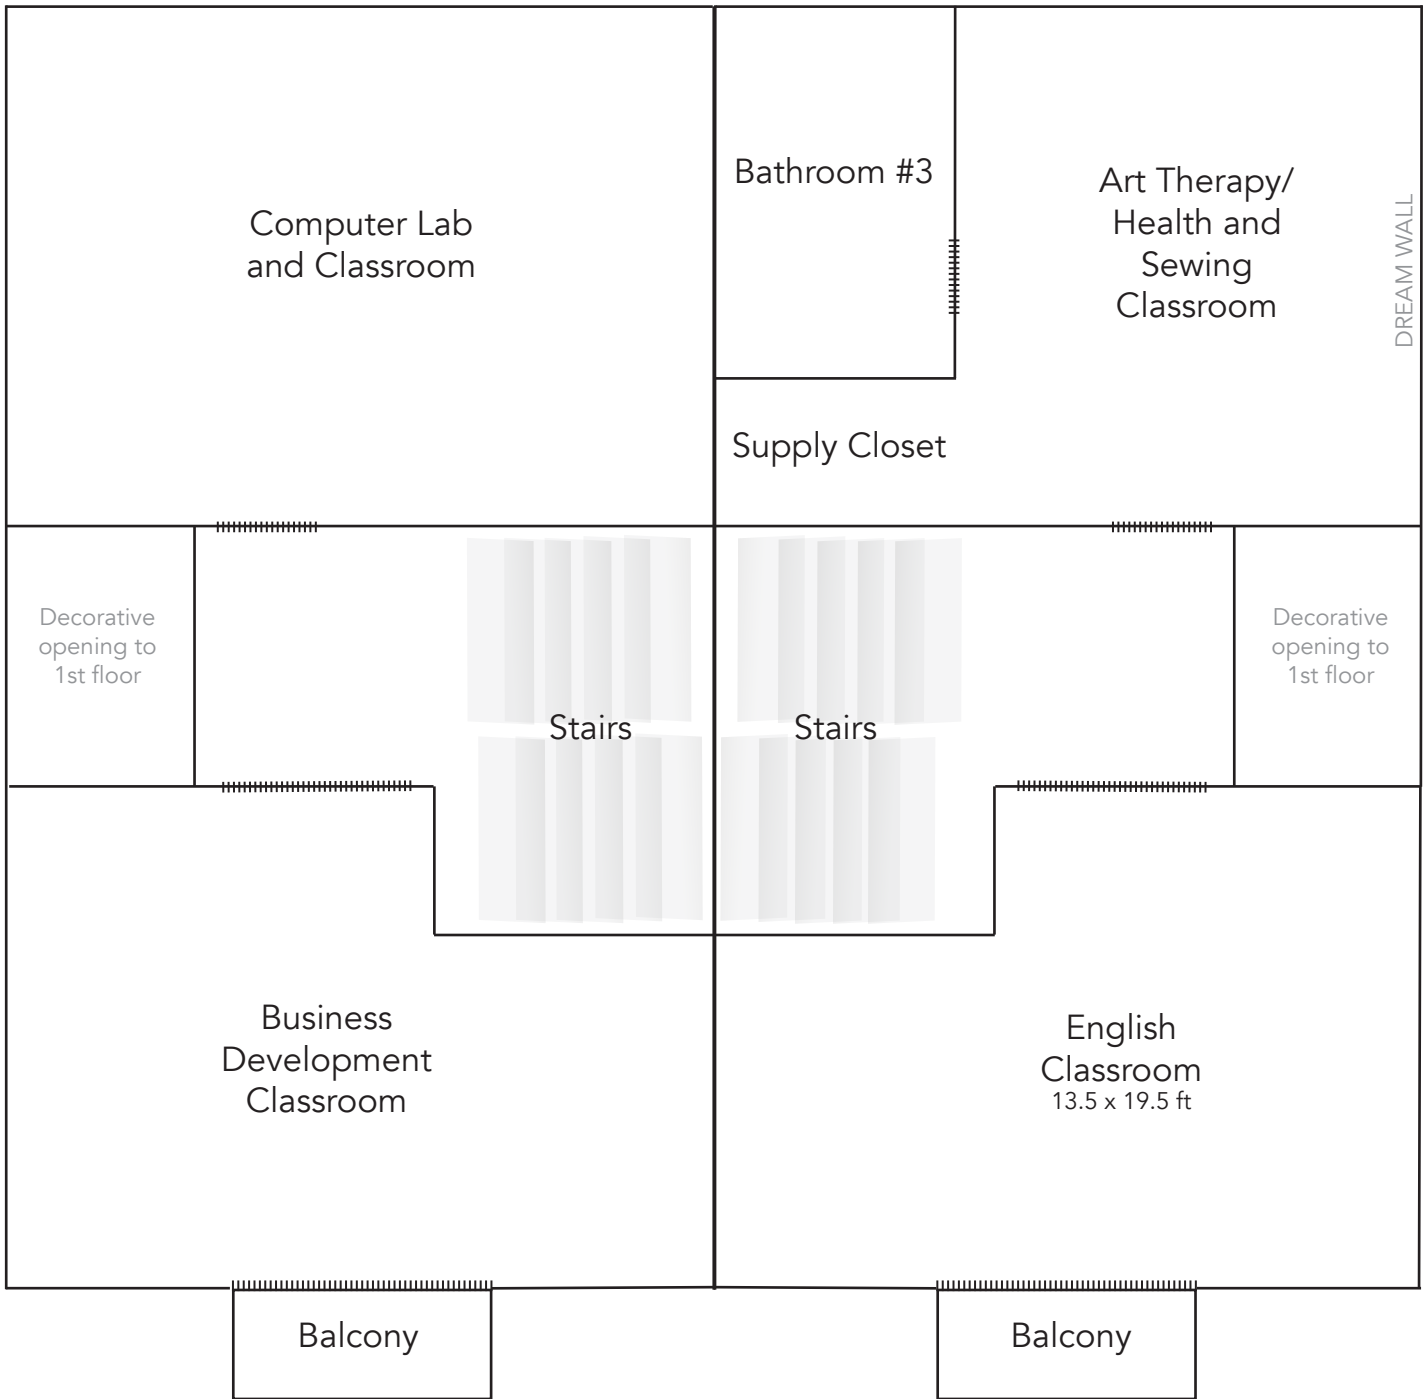

Community Road

**Future Employment Education Center  
Level 1**

1,710 sq ft (159 sq m)

Total building: 4,574 (425 sq m)

**Future Employment Education Center  
Level 2  
1,432 sq ft (133 sqm)**

**Future Employment Education Center  
Level 3  
1,432 sq ft (133 sqm)**