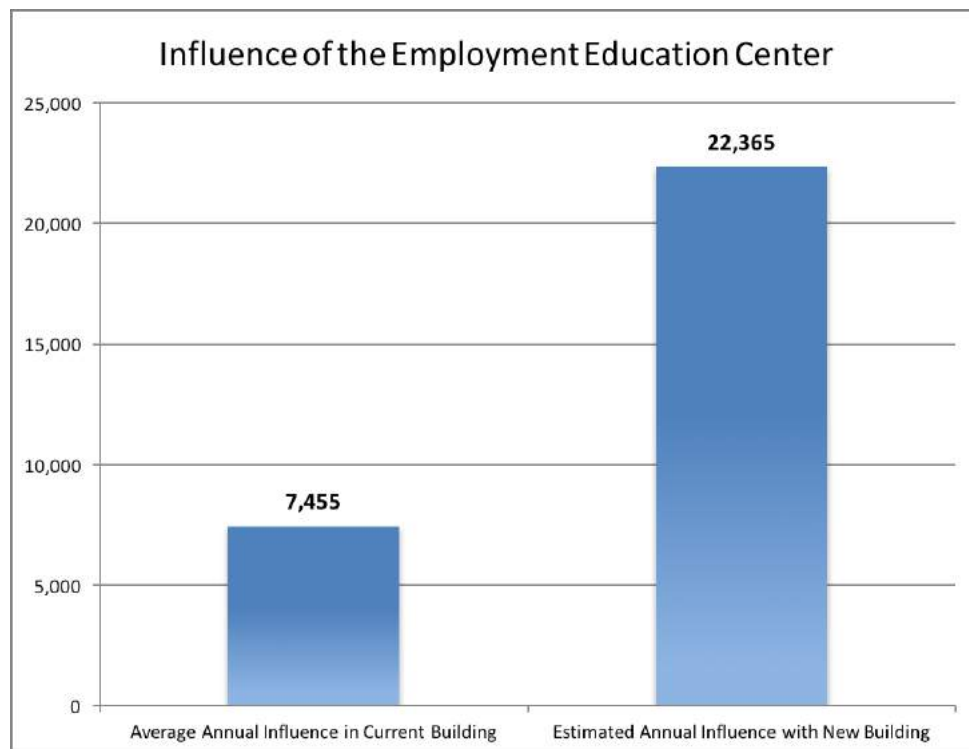

EXPANDED INFLUENCE

Our staff has been able to estimate the number of lives influenced to prevent, stop, or escape the sex industry of Thailand. The figure below reflects the accrual of individuals reached by direct programming, as well as friends and family members that are also reached, trained and impacted and an estimation of our scope of influence because of expanded programming. The proposed new building for the Employment Education Center will increase the physical capacity for training from 800 sq. ft. to 4,574 sq. ft. With more than four times the amount of space, the estimated increase of impacted lives is 300%.

PROJECT COST

- The total cost of the project is $350,000
  - The total cost for the purchase of the building is $280,000
  - The cost for remodeling and equipping the new facility is $70,000
- The total that has been raised so far for this project is $200,000
- The remaining amount needed for this project is $150,000

With a proven success record of our current programming Not Abandoned perfectly situated to scale its impact and reach to more vulnerable persons affected by sex trafficking. Not Abandoned is committed to influence in practical action and to the expansion of its mission.