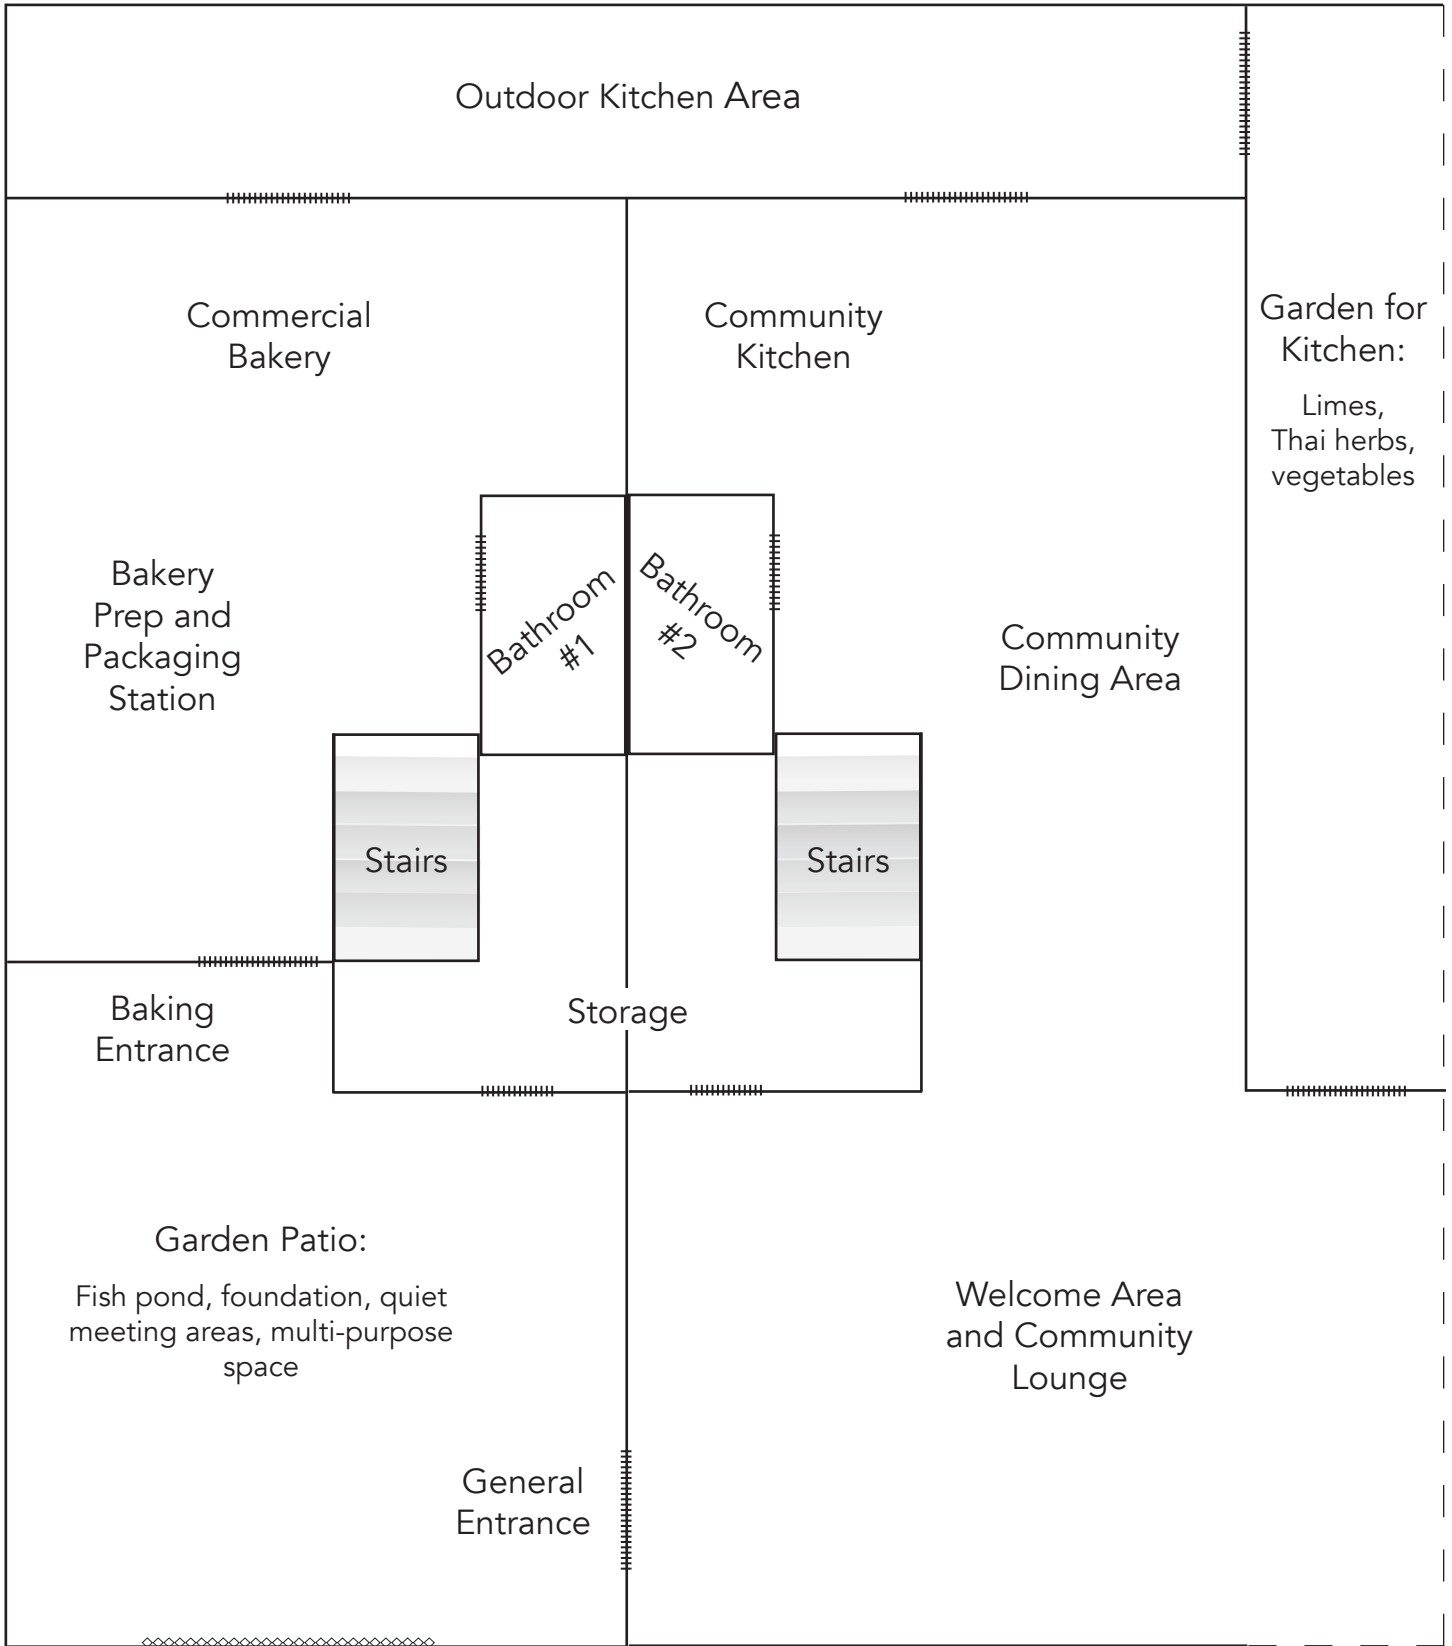

Community Road

**Future Employment Education Center
Level 1**

1,710 sq ft (159 sq m)

Total building: 4,574 (425 sq m)